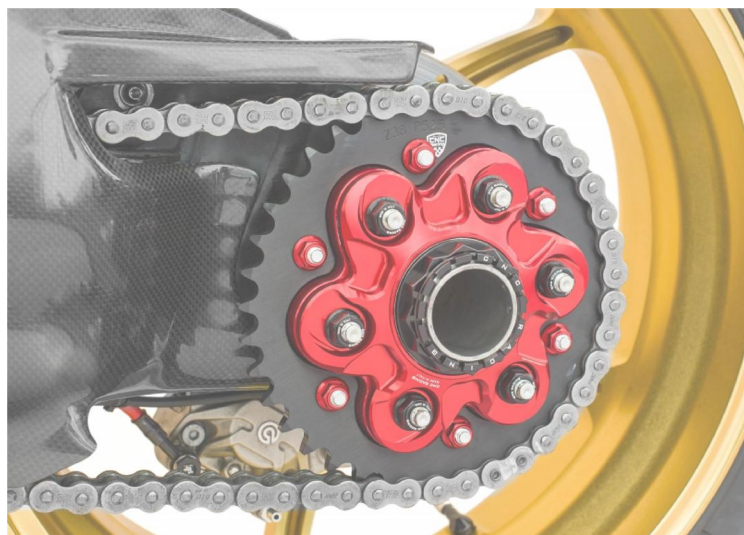

ATTENZIONE: Il montaggio del prodotto deve essere eseguito da personale specializzato
WARNING: The mounting of the product it must be realized from staff specialist

* parte originale / OEM part
** a seconda del modello / Depending on model

	Pulire e/o sgrassare Clean and/or degrease	Bloccare con frenafilettdi di tenuta: - L= Leggera - M= Media - S= Forte. Lock on with the follow threadlock: L= Light hold - M= Medium hold - S= Strong hold.	Lubrificare ✓ / Non lubrificare ✗ Lubricate ✓ / Do not lubricate ✗

ATTENZIONE: Questo prodotto potrebbe non essere conforme al codice stradale o alle leggi vigenti in alcuni paesi e quindi utilizzabili solo in aree private e/o chiuse al traffico
WARNING: This product may not comply with local road rules and regulations and can be used only in private areas and/or areas closed to traffic.

ART:
FC210/FC211

ISTRUZIONI / INSTRUCTION
PORTA CORONA
CUSCH DRIVEHUB FLANGE
DUCATI
VARI MODELLI

A termini di legge ci riserviamo la proprietà di questo disegno con divieto di riproduzione o di renderlo noto a terzi senza nostra autorizzazione. / Pursuant to law, we reserve the ownership of this drawing with prohibition to copy or disclosed to third parties without our authorization.